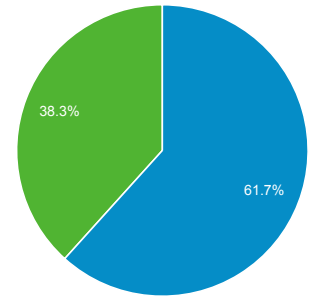

Sessions 247,794	Users 123,610	Pageviews 1,024,094
Pages / Session 4.13	Avg. Session Duration 00:04:11	Bounce Rate 57.17%
% New Sessions 38.29%		

Returning Visitor (Blue)   New Visitor (Green)