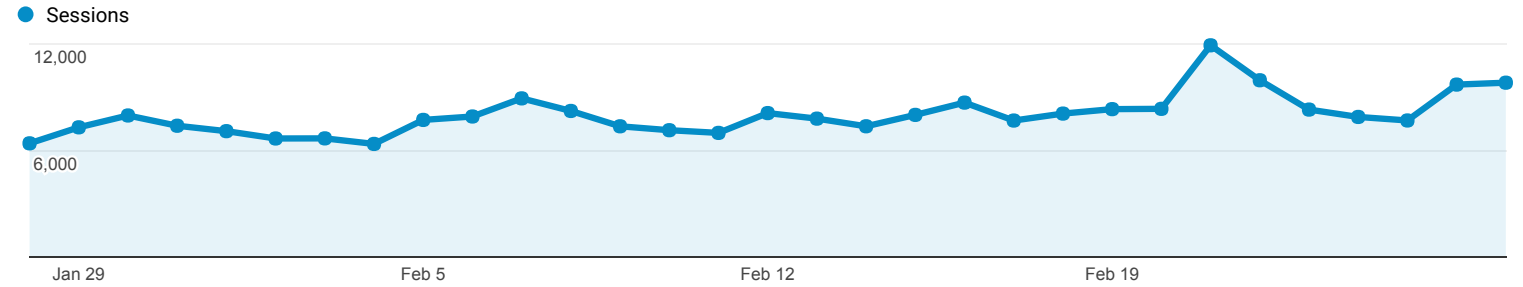

# Audience Overview

All Users  
100.00% Sessions

## Overview

<b>Sessions</b> 247,794	<b>Users</b> 123,610	<b>Pageviews</b> 1,024,094
<b>Pages / Session</b> 4.13	<b>Avg. Session Duration</b> 00:04:11	<b>Bounce Rate</b> 57.17%
<b>% New Sessions</b> 38.29%		